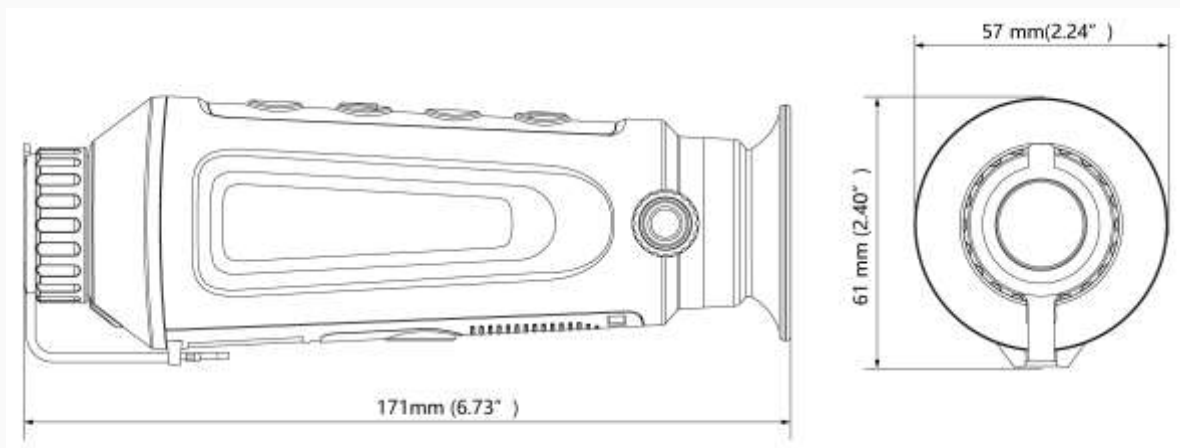

IMAGE DISPLAY

Monitor	0.4 inch, LCOS, 1280 × 960	FFC (Flat Field Correction)	Auto, Manual, External Correction
Palettes	Black hot, white hot, red hot, fusion	Frame Frequency	50 Hz

SMART FUNCTION

Wi-Fi Hot Spot	Yes	Detection Range	897 m
Standby Mode	Yes		

SYSTEM

Storage	Built-in memory module (8 GB)	Capture Snapshot	Yes
Record Video	Yes		

POWER SUPPLY

Battery Type	Lithium battery	Battery Operating Time	7.5 hours continuous running with Wi-Fi hot spot function off (@25°C)
Battery Capacity Display	Yes		6 hours continuous running with Wi-Fi hot spot function on (@25°C)

GENERAL

Power	5 VDC/2 A, 1.5 W, Type-C Interface	Protection Level	IP67
Working Temperature	-20 °C to 55 °C (-4 °F to 131°F)	Weight	310 g (0.68 lb)
Dimension	171 mm × 61 mm × 57 mm (6.73" × 2.40" × 2.24")		

DIMENSIONS

ACCESSORIES

- Quick Start Guide x1
- USB Cable x1
- Non-dust Cloth x1
- Protective Bag x1
- Wrist Strap x1

We've offered proudly South African developed solutions since 1945 for the local and international market. Our easy to use solutions are configured to your requirements to ensure total accuracy. Uniclox is your One-Stop Shop in Turnkey Solutions, ensuring peace of mind.

300 Hennie Alberts Street
Alrode South, Alberton, 1451

011 439 2000

sales@uniclox.com
www.uniclox.co.za